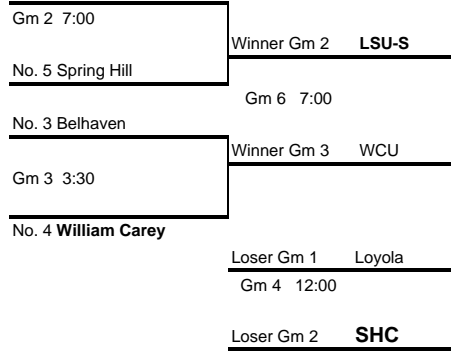

Day 1: Gm 1,2,3

Day 2: Gm 4,5,6

Day 3: Gm 7,8,9

Day 4: Gm 10, 11

No.1 **Mobile**

No. 2 **LSU-S**

If five teams remain after Game 6, and two after Game 9